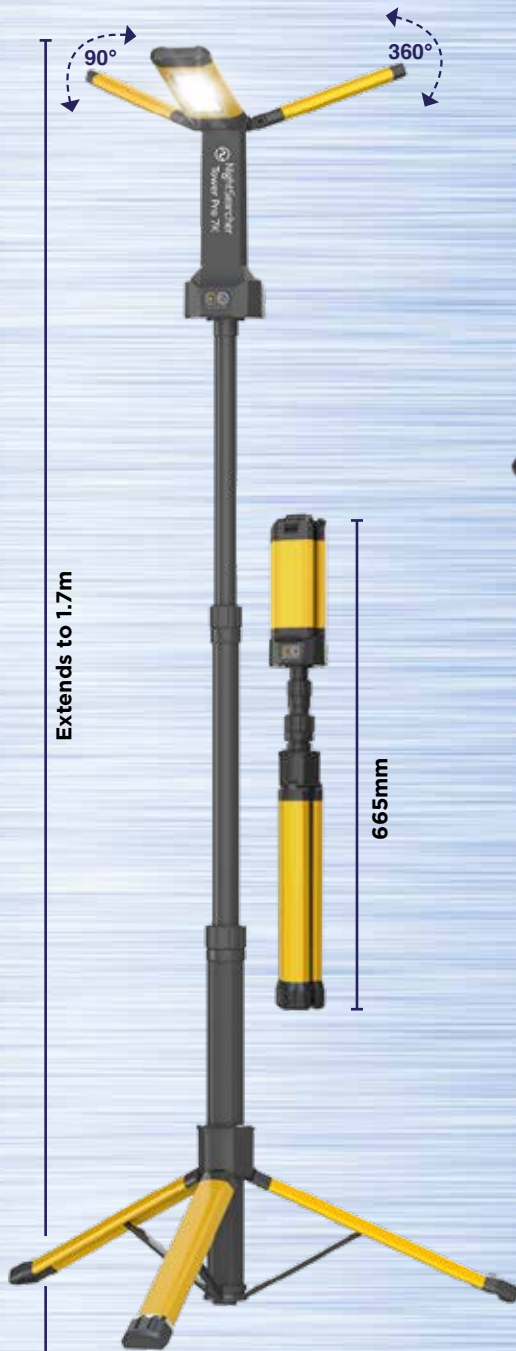

Optional Accessories:
 2m Stainless tripod: SPTRIPODSS2M
 3.5m tripod: SPTRIPOD3.5M

Tripod mountable
check optional
accessories
for more details

- Control panel including thermo sensor
- Battery status indicator
- Can be powered directly from AC charger

Tower Pro Range

Collapsible Hybrid-Powered Floodlight, Rechargeable + AC Powered

Tower Pro 2K + 7K

Tower Pro 2K

- 2,000lm
- 30m Beam
- 2 to 8.5hrs

New Tower Pro 7K

- 7,000lm
- 95m Beam
- 1.5 to 5hrs

Work light

Detachable light head:

- Hanging hook
- Magnetic Base

4 models available:

	Tower Pro 2K	Tower Pro 5K	New Tower Pro 7K	New Tower Pro 10K
	2,000lm	5,000lm	7,000lm	10,000lm
	Up to 30m beam	Up to 90m beam	Up to 95m beam	Up to 110m beam
	2 to 8.5hrs runtime	1 to 5hrs runtime	1.5 to 5hrs runtime	1.5 to 5hrs runtime
MODE	High Medium Low			
	3.7V 4000mAh 15Wh, Li-ion	7.4V 4000mAh 30Wh, Li-ion	7.4V 4000mAh 30Wh, Li-ion	14.4V 4000mAh 58Wh, Li-ion
	4hrs charging time	6hrs charging time	6hrs charging time	4.5hrs charging time
	IP x 4 IK07	IP x 4 IK07	IP54 IK07	IP54 IK07
	95 x 100 x 1700mm Folded: 80 x 665mm	160 x 122 x 2000mm Folded: 122 x 160 x 890mm	95 x 100 x 1700mm Folded: 80 x 665mm	150 x 150 x 2200mm Folded: 150 x 647mm
	1.8kg	4.5kg	3.5kg	5.49kg
CODE	NSTOWERPRO-2K	NSTOWERPRO-5K	NSTOWERPRO-7K	NSTOWERPRO-10K