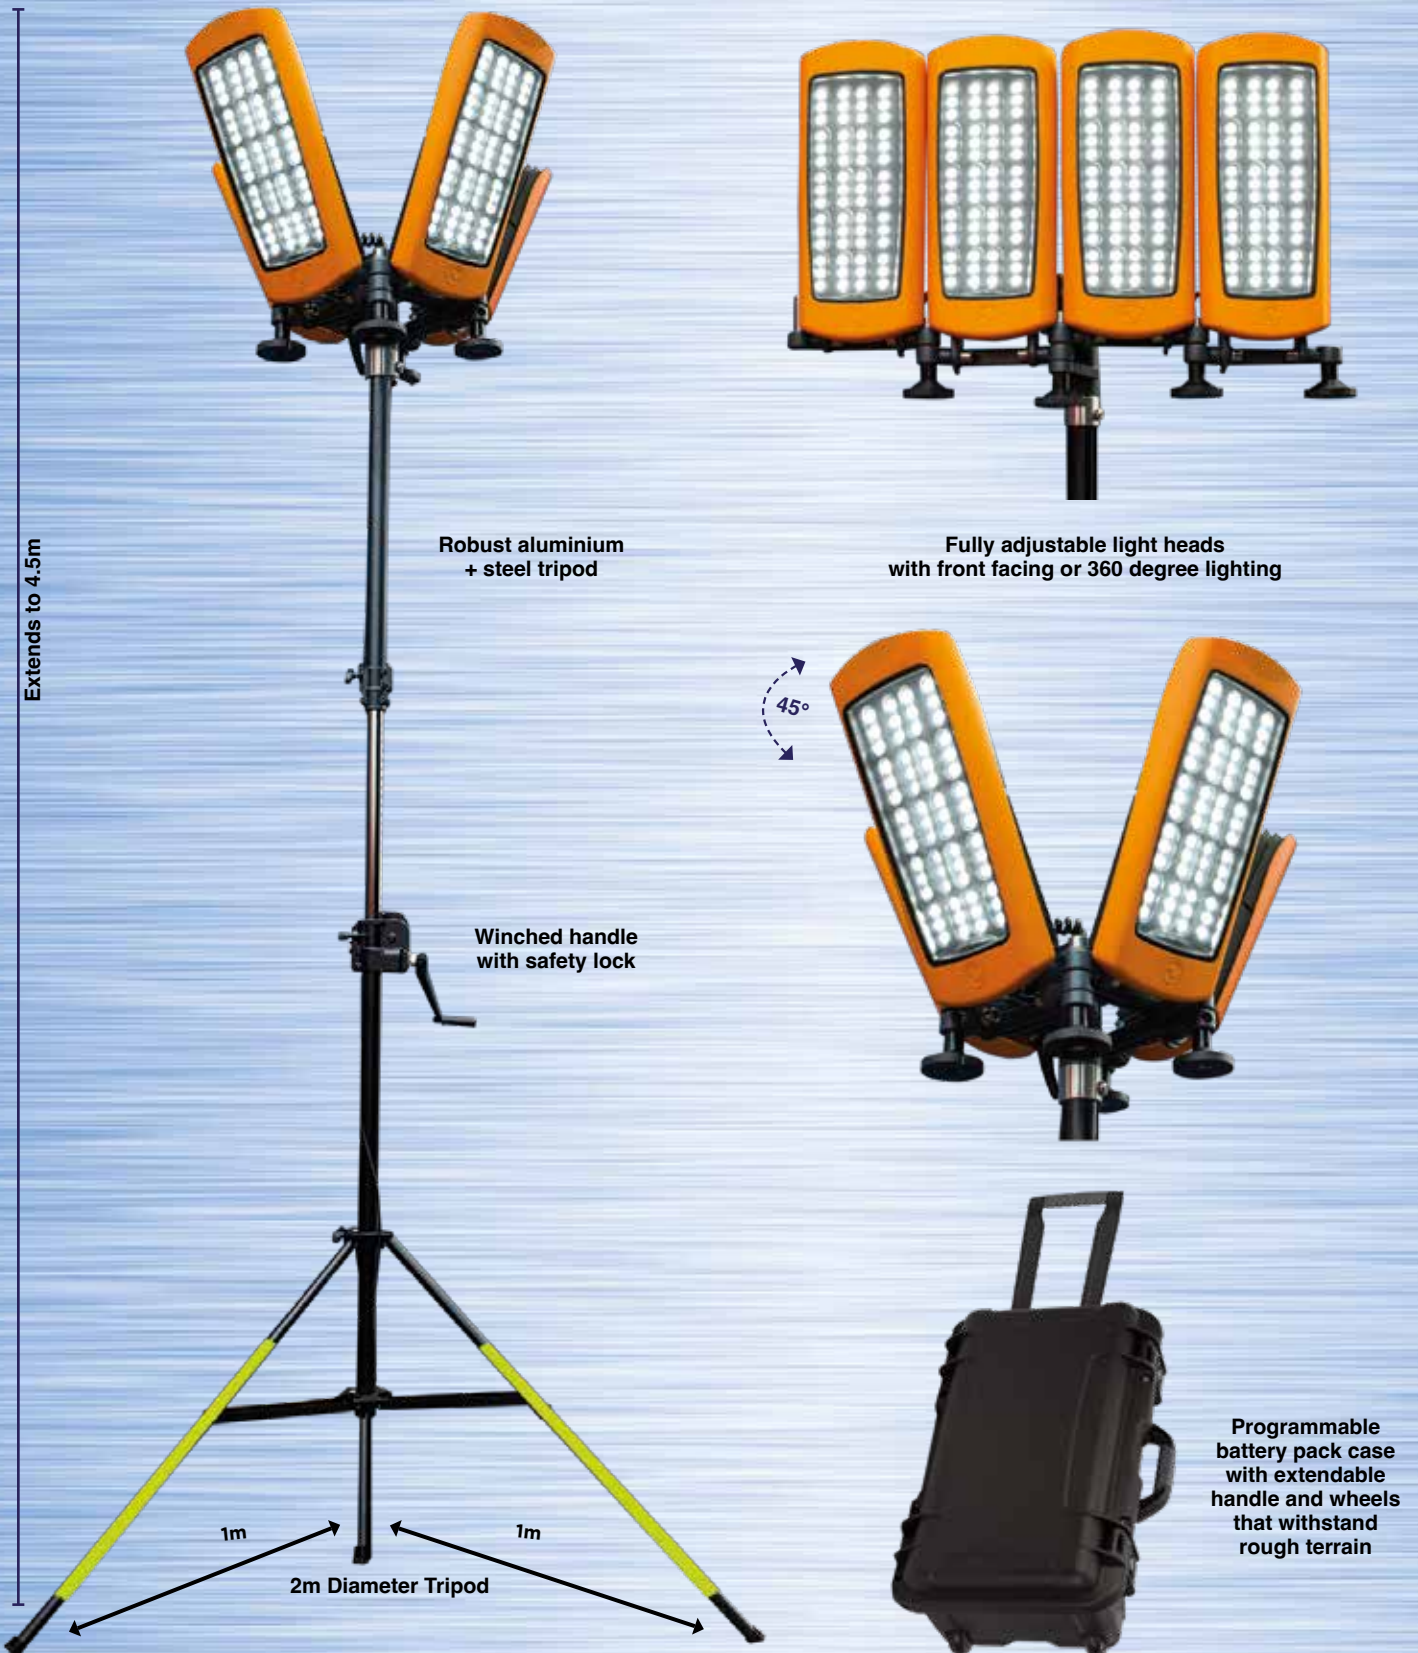

Ideal for Lighting Large Areas

Sectors StratoStar can be used in:

- ✓ Rail
- ✓ Construction and hire
- ✓ Military
- ✓ Sports
- ✓ Highways
- ✓ Emergency and rescue

- ✓ Rechargeable or AC mains supply 110V-240V
- ✓ Fast, safe, one person deployment
- ✓ 48 hour runtime
- ✓ 3850m² beam
- ✓ IP67 Rated

Supplied with protective bags, battery pack and AC mains charger

Optional Accessories:

400mm Ground anchors: SPGROUNDARCHORS

Scan for multi-language information

New StratoStar

115,000 Lumens • Rechargeable Multi-Directional Tower Light

Rechargeable Floodlights

Extends to 4.5m

Robust aluminium + steel tripod

Fully adjustable light heads with front facing or 360 degree lighting

Winched handle with safety lock

45°

1m

1m

2m Diameter Tripod

Programmable battery pack case with extendable handle and wheels that withstand rough terrain

115,000lm

3850m² Beam

3 to 48hrs

IP67

- Rechargeable or AC mains powered
- Adjustable runtime 3-48 hours
- Light modes: High, medium, low and dimmable
- 360° lighting or adjusted to one direction
- 4m hand winch tripod with extendable tripod leg for use on uneven ground
- IP67 rated, robust, high-impact housing
- Power bank to charge your phone
- 1540Wh LifePO4 lithium battery
- LCD battery status indicators