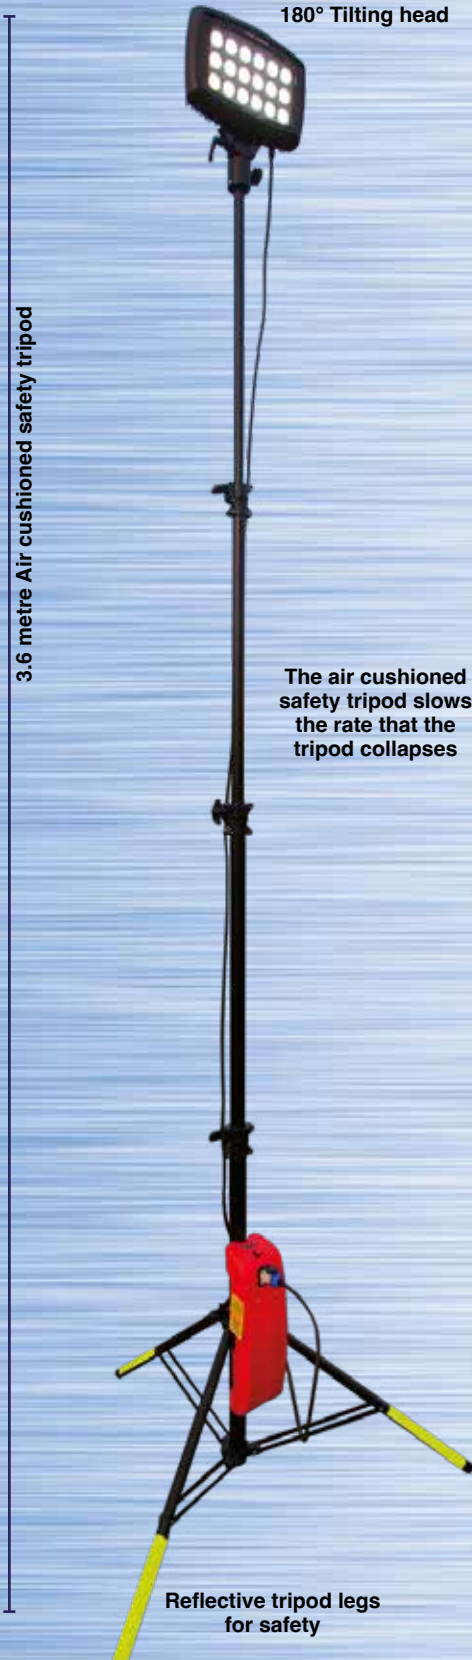

SportStar Kit

Fully Portable and Rechargeable Floodlights with 20,000 Lumens

Rechargeable Floodlights

180° Tilting head

3.6 metre Air cushioned safety tripod

The air cushioned safety tripod slows the rate that the tripod collapses

Reflective tripod legs for safety

Supplied in waterproof carry bag:

- Light head
- Tripod
- Battery pack with shoulder strap
- Mains charger
- 3 x stability ground pegs