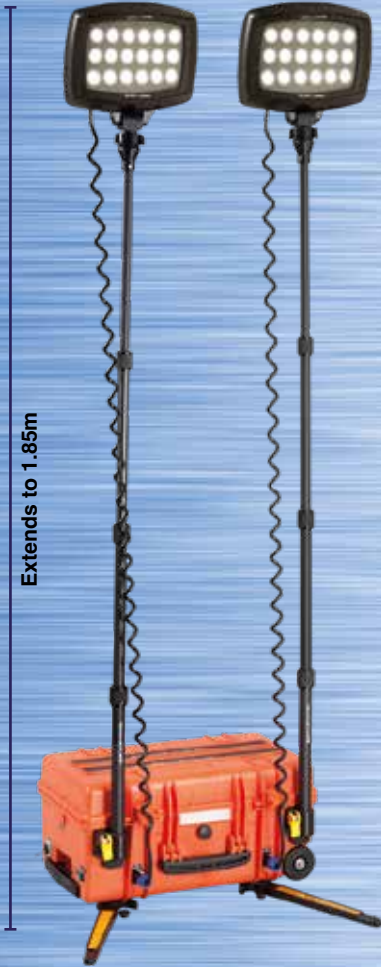

Rechargeable Floodlights

Extends to 4.5m

Robust aluminium + steel tripod

Fully adjustable light heads with front facing or 360 degree lighting

Winched handle with safety lock

45°

1m

1m

Extends to 1.85m

- 40,000lm
- 100m Beam
- 3 to 24hrs
- IP54/67

- Fast-deployment, all fits in one case
- 2 telescopic extension poles reaching up to 1.85m
- Built-in stability legs for use on uneven ground
- Housed in highly robust IP67 polypropylene case
- Replacement for generator powered lights
- Portable, sturdy and stackable
- Swivel and tilting light head