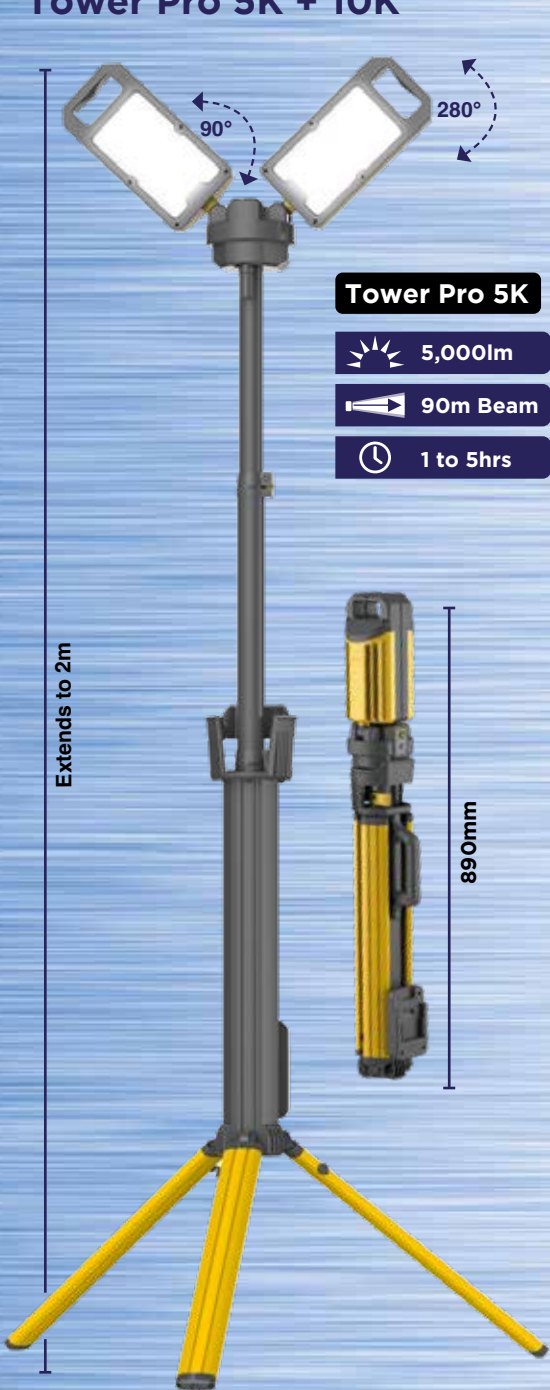

Tower Pro Range

Collapsible Hybrid-Powered Floodlight, Rechargeable + AC Powered

Tower Pro 2K + 7K

Tower Pro 2K

- 2,000lm
- 30m Beam
- 2 to 8.5hrs

New Tower Pro 7K

- 7,000lm
- 95m Beam
- 1.5 to 5hrs

Work light

Detachable light head:

- Hanging hook
- Magnetic Base

4 models available:

	Tower Pro 2K	Tower Pro 5K	New Tower Pro 7K	New Tower Pro 10K
	2,000lm	5,000lm	7,000lm	10,000lm
	Up to 30m beam	Up to 90m beam	Up to 95m beam	Up to 110m beam
	2 to 8.5hrs runtime	1 to 5hrs runtime	1.5 to 5hrs runtime	1.5 to 5hrs runtime
MODE	High Medium Low			
	3.7V 4000mAh 15Wh, Li-ion	7.4V 4000mAh 30Wh, Li-ion	7.4V 4000mAh 30Wh, Li-ion	14.4V 4000mAh 58Wh, Li-ion
	4hrs charging time	6hrs charging time	6hrs charging time	4.5hrs charging time
	IP x 4 IK07	IP x 4 IK07	IP54 IK07	IP54 IK07
	95 x 100 x 1700mm Folded: 80 x 665mm	160 x 122 x 2000mm Folded: 122 x 160 x 890mm	95 x 100 x 1700mm Folded: 80 x 665mm	150 x 150 x 2200mm Folded: 150 x 647mm
	1.8kg	4.5kg	3.5kg	5.49kg
CODE	NSTOWERPRO-2K	NSTOWERPRO-5K	NSTOWERPRO-7K	NSTOWERPRO-10K

Supplied with
2K/7K: Type C charging USB cable and carry case | 5K/10K: AC charger and carry case

Tower Pro 5K + 10K

- Portable, collapsible design, quick and easy to setup
- Multi-angle rotational lights
- Can be powered direct from AC mains (medium mode only)
- Robust housing
- Switch & brightness control panel
- Warm white and cool white light modes
- Battery charging indicator
- Supplied with carry case