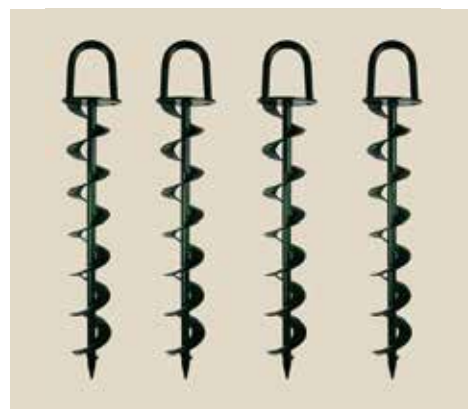

Rechargeable Floodlights

Extends to 4.5m

Robust aluminium + steel tripod

Fully adjustable light heads with front facing or 360 degree lighting

Winched handle with safety lock

45°

1m

1m

Universal DIN spigot fitting (30mm DIN 14640)

Reflective tripod legs for safety

Built-in level gauge

Extendable tripod leg for uneven slopes

Built-in cable wrap

Optional heavy duty ground anchors

New StratoStar